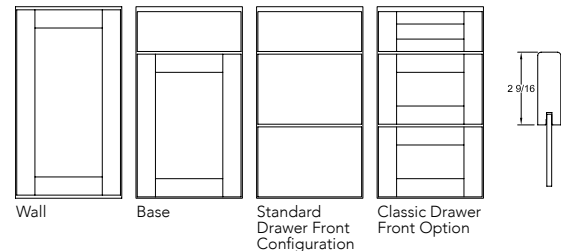

Three New MDF Door Styles: Hancock, Bishop & Trestle

Select^{SERIES}

Premier^{SERIES}

Wellborn
CLOSETS^{SM}
Cabinetry for Every Room.

- Finish availability will follow current MDF finishes for each series or brand

ESTATE^{SM}
COLLECTION

ELEGANT BATH^{SM}
COLLECTION

Hancock

- Available in the Select Series and Wellborn Closets
- 2 5/16" Wide Stiles and Rails Shaker door
- 5 Piece Full Overlay MDF door
- Slab Drawer Front Standard
- Classic Drawer Front Optional
- Available: October 5, 2015