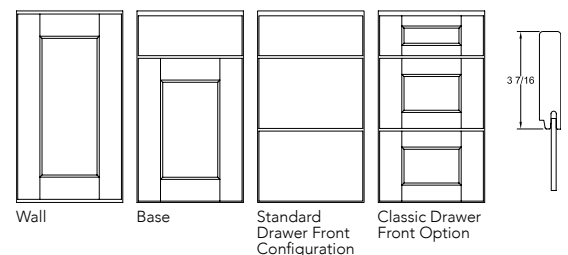

Bishop

- Available in the Select Series, Premier Series, Wellborn Closets, Estate and Elegant Bath Collections
- 3 7/16" Wide Stiles and Rails with inside step profile flat panel door
- 5 Piece Full Overlay MDF door
- Slab Drawer Front Standard
- Classic Drawer Front Optional
- Available: October 5, 2015