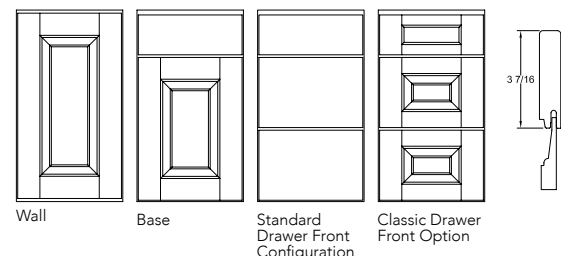

Trestle

- Available in the Select Series, Premier Series, Wellborn Closets, Estate and Elegant Bath Collections
- 3 7/16" Wide Stiles and Rails with raised center panel door
- 5 Piece Full Overlay MDF door
- Slab Drawer Front Standard
- Classic Drawer Front Optional
- Available: October 5, 2015